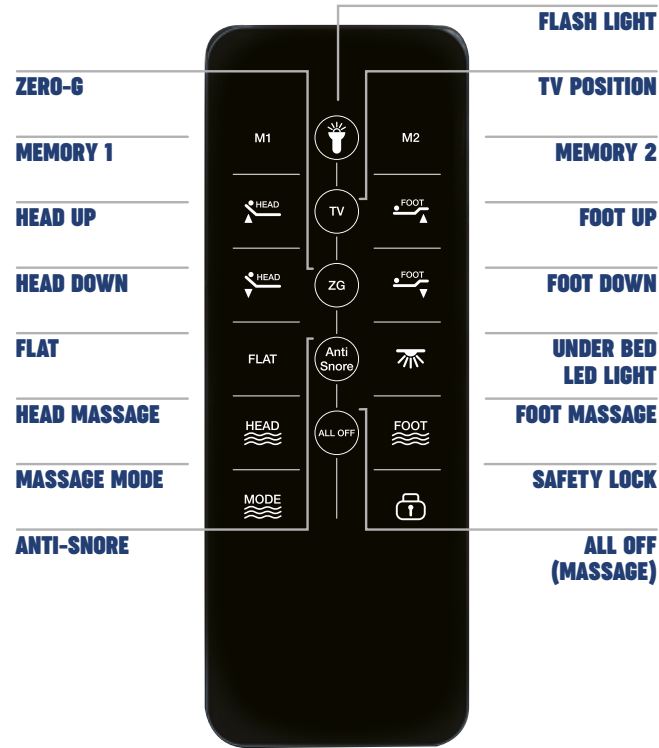

# TrueMotion 1000

ADJUSTABLE BASE

## ADJUSTABLE FEATURES

REMOTE CONTROL FUNCTIONS

HEAD FOOT  
KNOCK DOWN DESIGN

**Zero-Gravity**  
Pre-programmed optimal body position to promote circulation and comfort.

**Back and Foot Articulation**  
Effortlessly raise the head and foot to find your perfect position.

**Flat Button**  
Easily return to a flat position with just one button.

**Position Memory**  
Pre-set to your favourite position for immediate personalized comfort.

**Anti-Snoring**  
Elevate position to assist breathing and help alleviate snoring.

**TV Position**  
Pre-set to your favourite upright position for immediate personalized comfort.

**Back and Foot Massage**  
Rejuvenate after a long day with a relaxing head-to-toe massage.

**USB Ports**  
Easily recharge devices with well located USB ports.